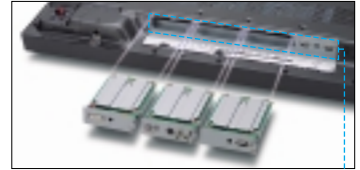

Total Picture Quality

The Panasonic Plasma Display delivers brilliant, high-contrast images with rich gradation and remarkable depth. Behind this total picture quality is the powerful synergetic effect between the plasma display panel and a panel driver that is optimally suited to display devices.

Super Real Gamma System

In scenes with low brightness levels, the Super Real Gamma System reproduces gradation in steps equivalent to 1,536* shades. As a result, it adds subtle nuances to darker scenes and gives images greater depth.

* In Normal/Cinema mode.

New Real Black Drive System

By reducing the pre-discharge emission when reproducing black, the New Real Black Drive System provides deeper, richer blacks and a stunning 4000:1 contrast.

MACH Enhancer

The MACH Enhancer is an original Panasonic contour-emphasis signal processing technology. Drawing on the Mach effect, this technology enhances an object's contours in a way that best suits the way the human eye perceives objects.

Deep Black Filter

The front protective glass of the Panasonic Plasma Display incorporates a new Deep Black Filter that suppresses light transmittance and slashes the amount of external light reflected. This helps our display achieve the industry's highest level of contrast when viewed in bright surroundings.

Specifications