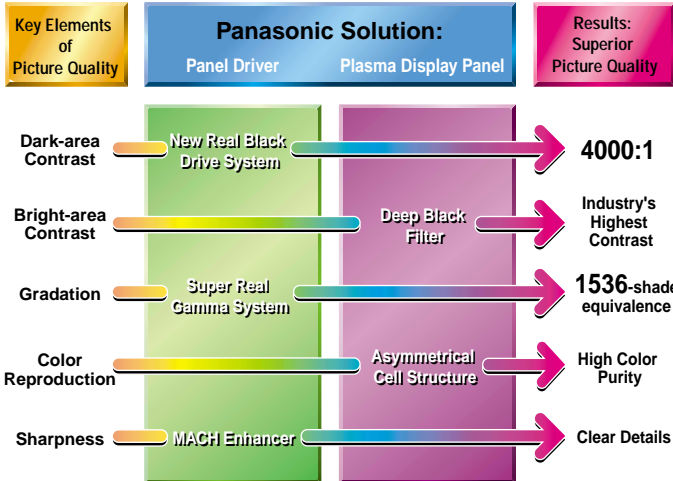

Total Picture Quality

The Panasonic Plasma Display delivers brilliant, high-contrast images with rich gradation and remarkable depth. Behind this total picture quality is the powerful synergetic effect between the plasma display panel and a panel driver that is optimally suited to display devices.

Super Real Gamma System

In scenes with low brightness levels, the Super Real Gamma System reproduces gradation in steps equivalent to 1,536* shades. As a result, it adds subtle nuances to darker scenes and gives images greater depth.

* In Normal/Cinema mode.

New Real Black Drive System

By reducing the pre-discharge emission when reproducing black, the New Real Black Drive System provides deeper, richer blacks and a stunning 4000:1 contrast.